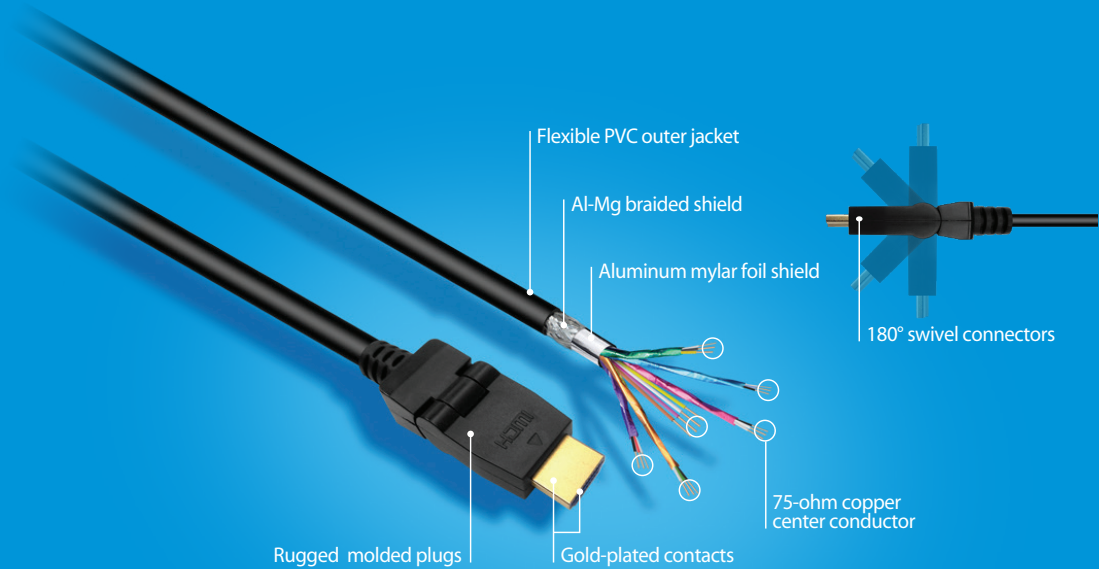

**Standard HDMI Cable 180°  
Swivel 6ft Video Audio**

Designed to provide the highest quality of signal transfer from high performance video and entertainment devices to high definition displays. This high-speed HDMI cable supports high definition formats, uncompressed transmission of video streams, and multichannel digital audio.

**This cable is the ideal solution for:**

- High definition TV
- Plasma/ LCD television sets and projectors
- DVD players and DVRs
- Blu-Ray players
- HD camcorders
- Digital/Cable satellite receivers
- Gaming systems

**HDMI** HDMI  
HIGH SPEED  
with ETHERNET

**Full high-definition  
Multimedia interface connector**

**6ft/1.8m**

- 180° swivel head
- Superior rejection against interference and noise
- Outstanding signal purity with full high-definition resolution
- Corrosion resistant 24k gold-plated connectors

### Specifications

Model:	<b>FAV-HD06RS</b>
Connector type:	Molded Input: HDMI male (gold-plated) Output: HDMI male (gold-plated)
Data transfer rate:	10.2Gbps
Data transfer frequency:	340MHz
Resolution:	3840x2160 @ 60Hz Supports 3D, deep color, and ethernet
Wire gauge:	30AWG
Nominal impedance:	75 ohms
Cable construction:	Bare copper conductor
Shielding:	AL-MG braided
Additional features:	180° pivot head
Length:	6ft
Color:	Black
Outside diameter:	0.29" (7.3mm)
Jacket:	Flexible PVC
Product weight:	0.29lbs (0.13kg)
Warranty:	Lifetime