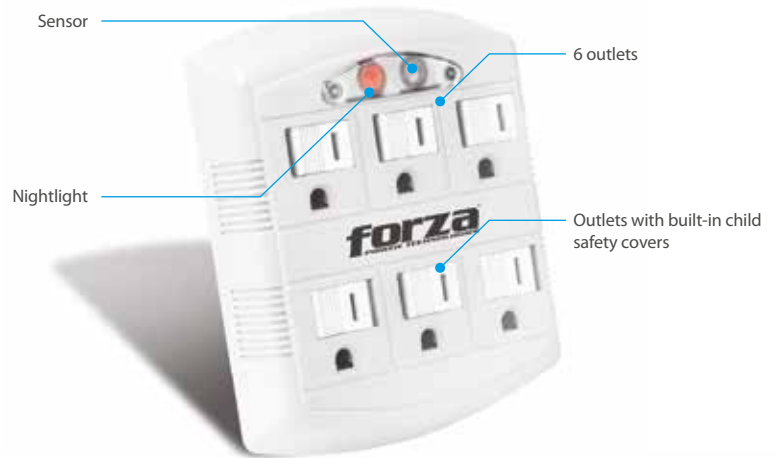

This wall tap is designed to plug in numerous devices in one location. A built-in nightlight with photo sensor automatically turns on after dark to provide dusk-to-dawn illumination. This low-profile power multiplier is easy to install and fits into tight spaces. Perfect for home and office applications.

**Highlights**

- Wall-mount AC power for multiple devices
- Safely converts a duplex wall outlet into six grounded outlets
- Nightlight with sensor
- Overload protection
- Sliding outlet covers keep kids and pets safe
- Electrical rating of 15A/125VAC/50Hz/60Hz/1875W

**6-outlet wall tap  
Nightlight with sensor**

**6-Outlet**  
Grounded Wall Tap  
Nightlight with sensor

MPN	FWT-665
<b>Input</b>	
Voltage	125VAC
Amps	15A
Frequency	50Hz/60Hz autosensing
Watts	1875W
Maximum spike current	6500A
AC plug style	NEMA 5-15P
<b>Output</b>	
Outlets	6 (with built-in child protection)
Overload protection	Yes
<b>Physical appearance</b>	
Nightlight	Yes (with sensor)
Housing	Metal and ABS plastic
Color	White
Product dimensions	4.3x3.4x1.6in
Product weight	3.5oz
<b>Additional information</b>	
Warranty	Three years

**Overload  
protection**

**Night  
light**

**Built-in child  
protection**